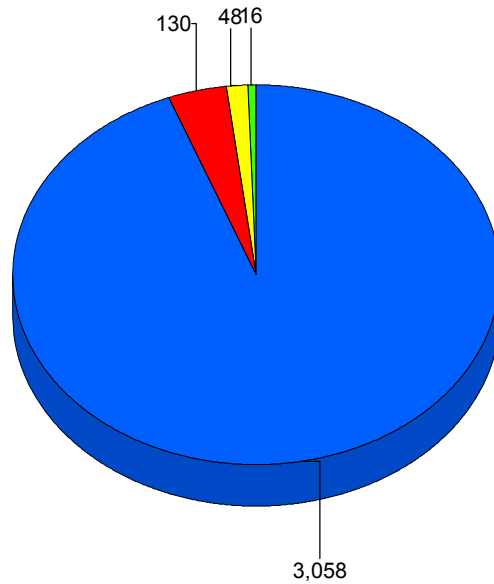

Job Type Summary - All Printers

Date: 2/23/2006

copy	3,058	94.0%
print	130	4.0%
scan	48	1.5%
scan-to-email	16	0.5%
Total:	3,252	100.0%